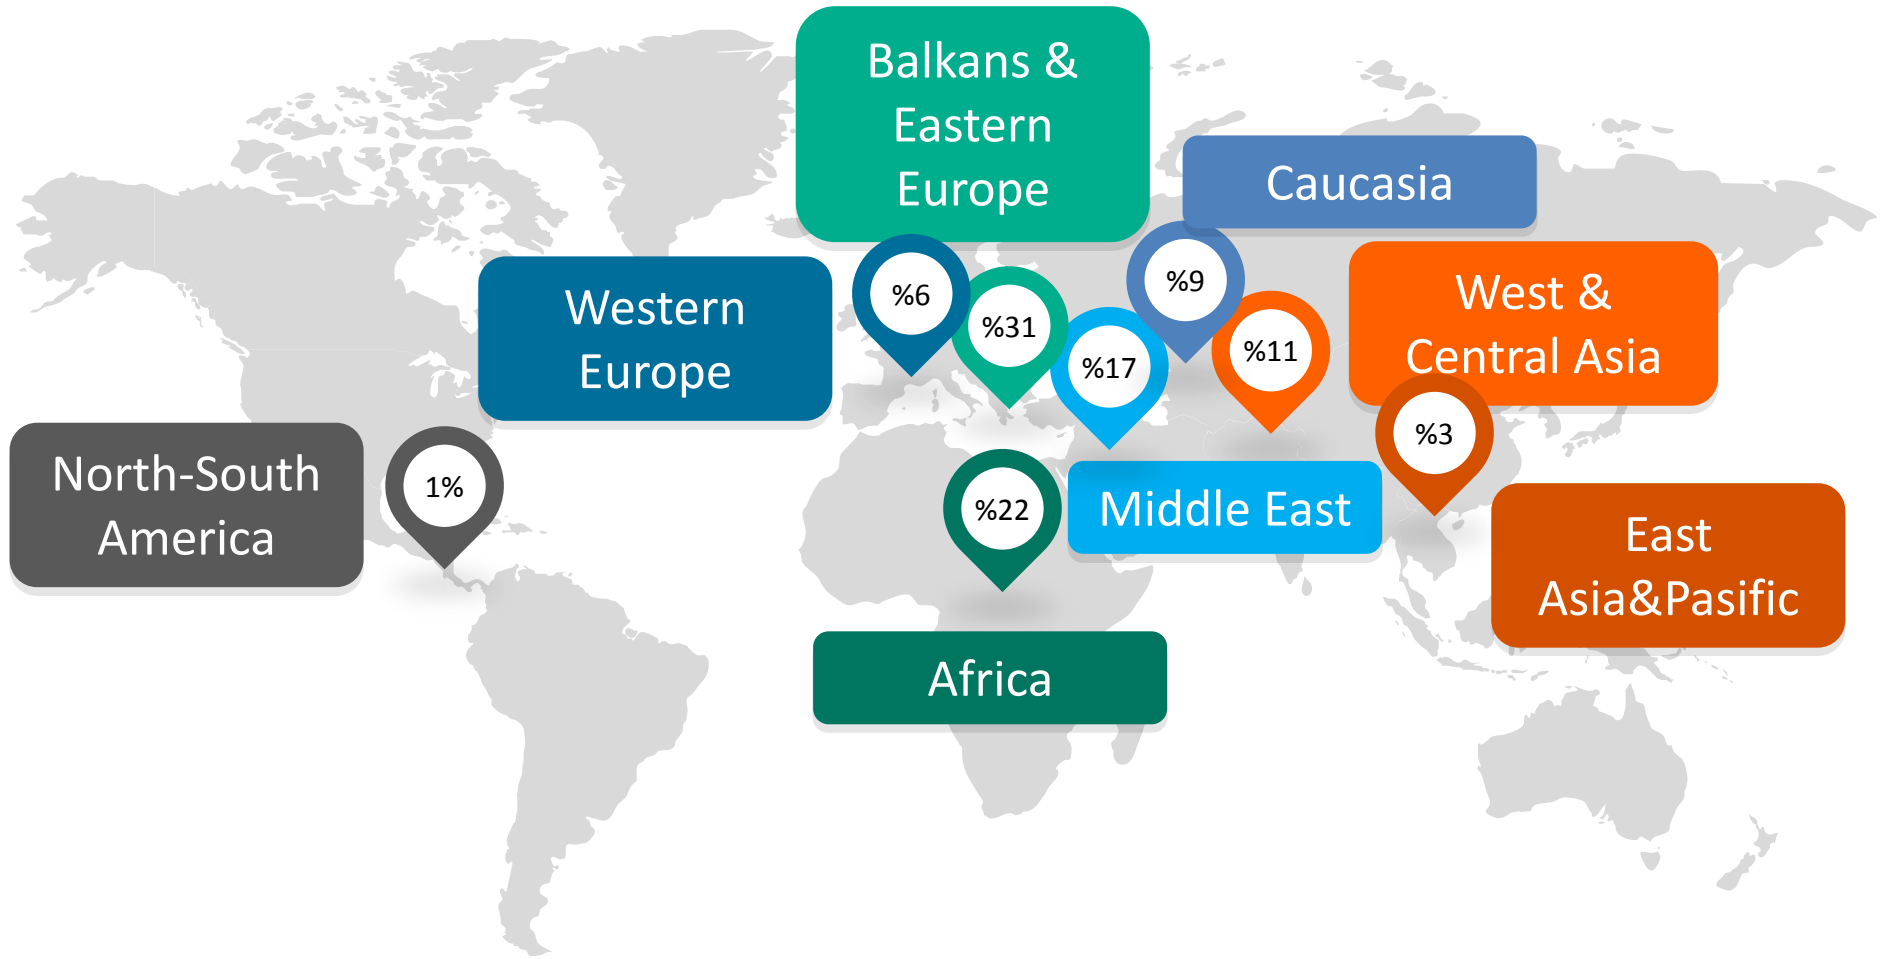

# Visitor Statistics

**65.985**

Domestic  
Visitors

**77.627**

Total  
Visitors

**11.642**

International  
Visitors

# International Visitor Breakdown by Geographical Location

# Top 20 Visitor Countries

1. IRAN
2. BULGARIA
3. ALGERIA
4. KOSOVO
5. IRAQ
6. LIBYA
7. TUNUSIA
8. LEBANON
9. JORDAN
10. AZERBAIJAN

11. EGYPT
12. SERBIA
13. MACEDONIA
14. MOROCCO
15. UKRAINE
16. RUSSIA
17. PALESTINE
18. GEORGIA
19. BOSNIA-HERZEGOVINA
20. GREECE

## Countries

- Albania
- Algeria
- Azerbaijan
- Bahrain
- Bosnia-Herzegovina
- Bulgaria
- Croatia
- Georgia
- Germany
- Greece
- Iran
- Iraq
- Israel
- Jordan
- Kosovo
- Kuwait
- Lebanon
- Libya
- Macedonia
- Moldova
- Montenegro
- Oman
- Palestine
- Qatar
- Romania
- Russia
- Serbia
- Sudan
- Tunisia
- Ukraine
- Uzbekistan